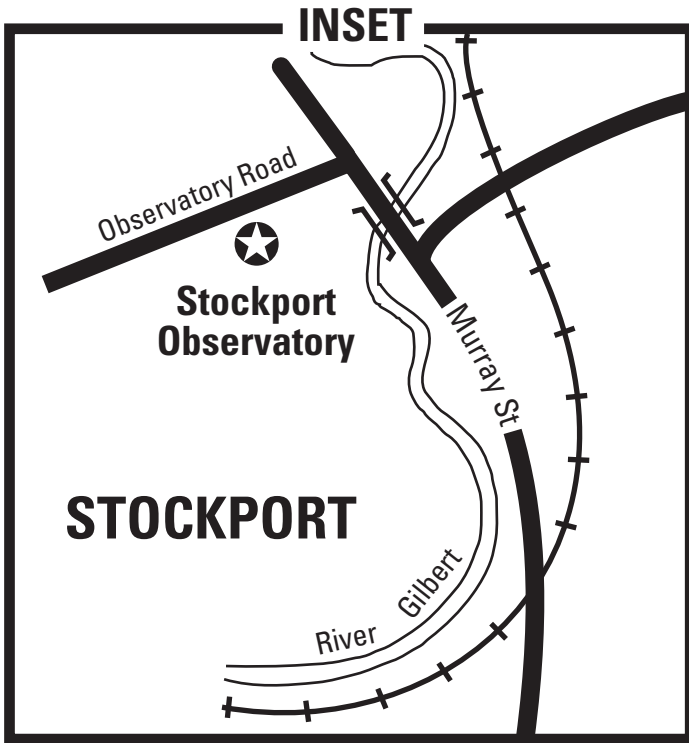

Stockport Observatory

Stockport, South Australia

<http://www.assa.org.au>

Adelaide to Stockport - 76 kilometres
Approximately 1 hour drive from GPO