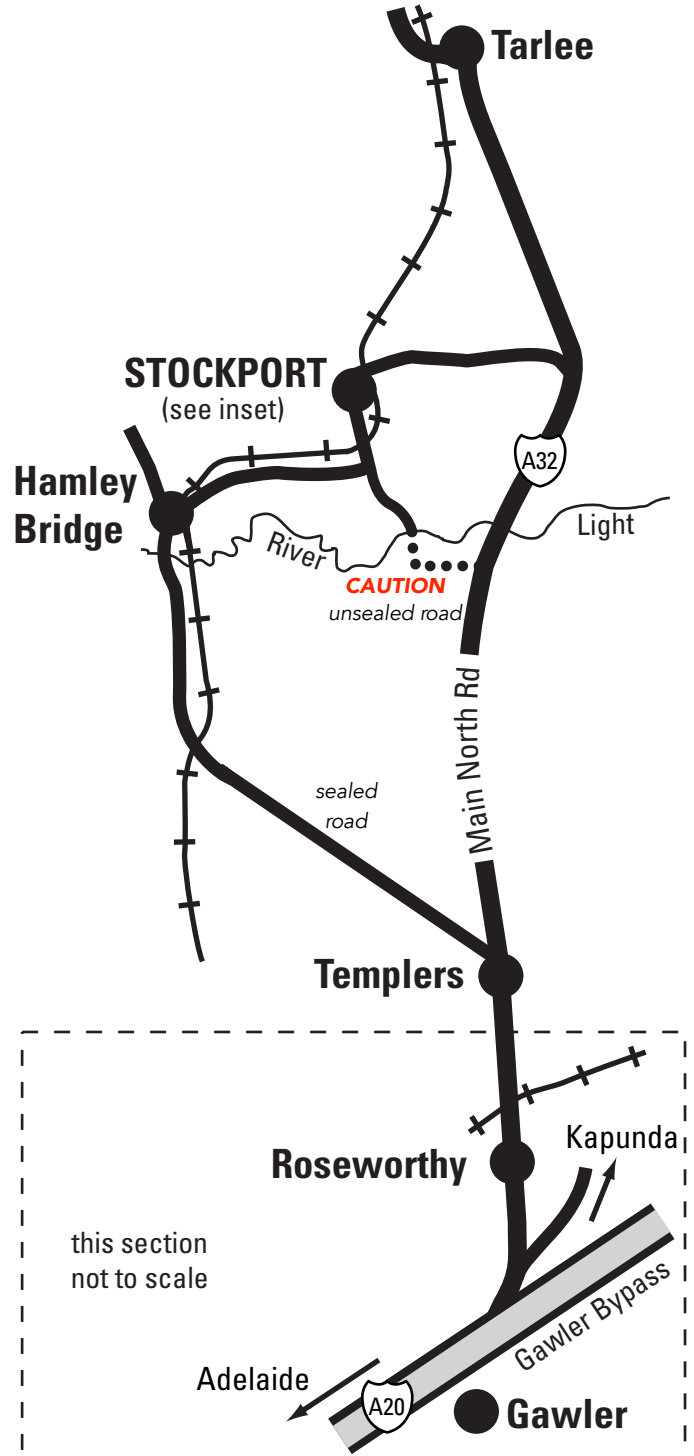

Stockport Observatory

Stockport, South Australia

<http://www.assa.org.au>

Adelaide to Stockport - 76 kilometres
Approximately 1 hour drive from GPO