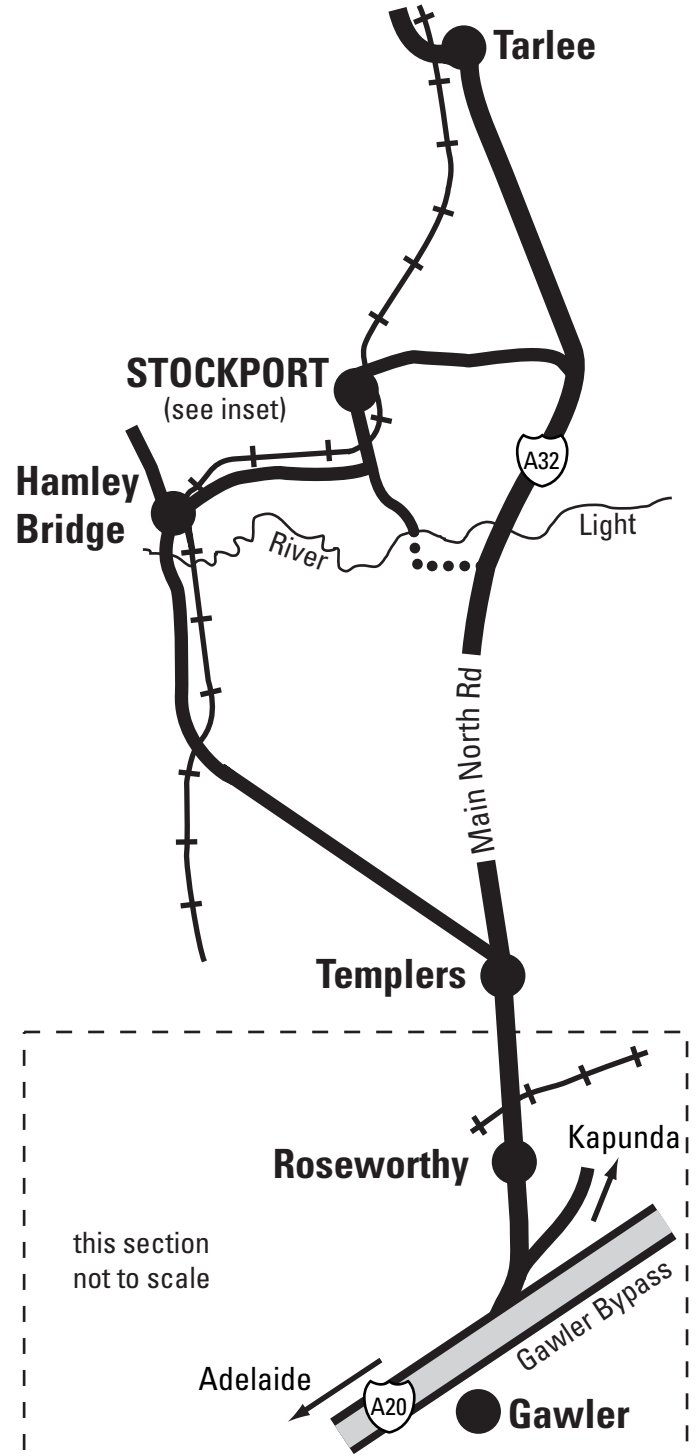

Stockport Observatory

Stockport, South Australia

<http://www.assa.org.au>

Adelaide to Stockport - 76 kilometres
Approximately 1 hour drive from GPO